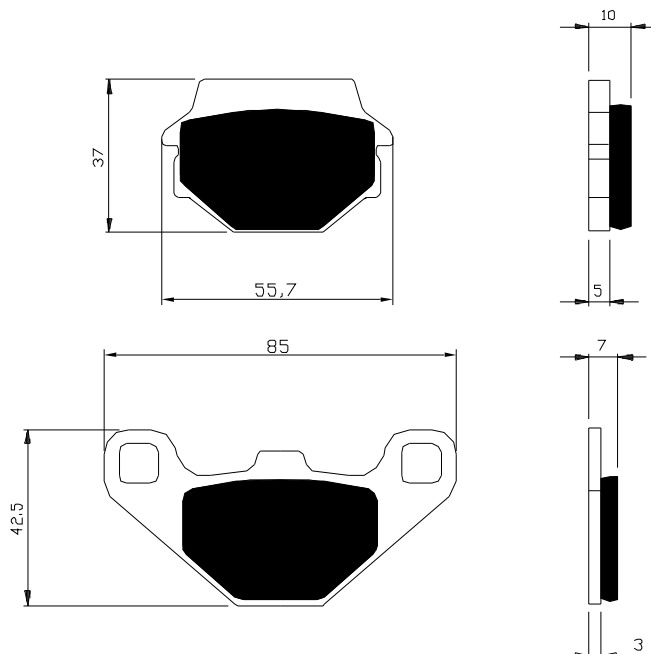

Part No. – PDB 314				
Make	Models	Year	F	R
ALFER	AR 250	1992		*
	AR 250	1993		*
	VR 250	1994		*
APRILIA	Pegaso 125 Brembo brake	1989-		*
	Tuareg 125	1989-		*
	Tuareg Rally 125	1989-		*
	RX 125 Six days	1990-		*
	Tuareg 350/Wind	1989-		*
	Tuareg 600/Wind	1989-	*	*
	Pegaso 600 Brembo brake	1990-		*
BUELL	all models	1994-1997		*
CAGIVA	WMX 50	1989-		*
	A 90 Enduro	1990-		*
	WMX 125	1989-		*
	WMX 250	1989		*
	W 12 350	1991-		*
	W 16 650	1991-		*
GASGAS	Endurcross 80	1994-		*
	Endurcross 125	1994-		*
	Cross 250	1995-		*
HUSABERG	MC 350	1991-1993		*
	500 all models	1991-1992		*
	500 all models	1993-1995		*
	501 Enduro	1992-1993		*
	600 Enduro	1992-1993		*
	EF 600 E (Quad)	1998-	*	*

Part No. – PDB 314				
Make	Models	Year	F	R
HUSQVARNA	CR 125 Cross	1991-1995		*
	WR 125	1991-1997		*
	WR 240	1991-		*
	CR 250 Cross	1991-		*
	WR 250	1990		*
	WR 250	1991-1997		*
	WR 260	1991-		*
	TE 350	1990-1995		*
	TE 510	1990-		*
KAWASAKI	KSR 50 I/II	1990-		*
	KX 80 H/K2	1987-1987	*	*
	KX 80	1992		*
	KG 100 G4	1983-		*
	AR 125 A1/LC	1982-		*
	KE 125	1986-		*
	KH 125	1982-		*
	KMX 125 A1	1986-		*
	KX 125 B2/C1/D1	1982-1985	*	*
	KX 125 E1	1985-1986	*	*
	KX 125 E	1987-1988		*
	KDX 200 C1	1986-1988	*	*
	KDX 200 E1	1989		*
	KMX 200	1988-		*
	Z 200 A6	1983-		*
	EX 250 H1/H2	1990-		*
GPZ 250	1985-		*	
KDX 250 Balius	1991-		*	
KDX 250 Estrella	1992-		*	
KL 250 Super Sherpa	2000-		*	
KLE 250 Anhele	1993-		*