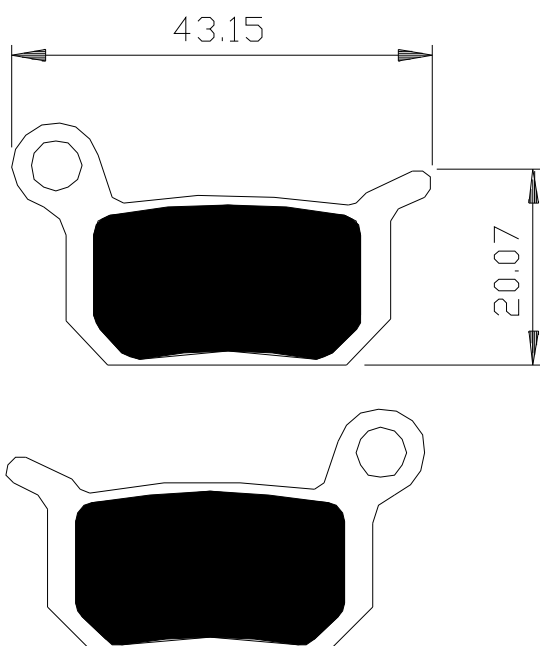

Part No. – PDB KTM 65				
Make	Models	Year	F	R
KTM	LC 50	2002-	*	
	LC 65	2003-		*