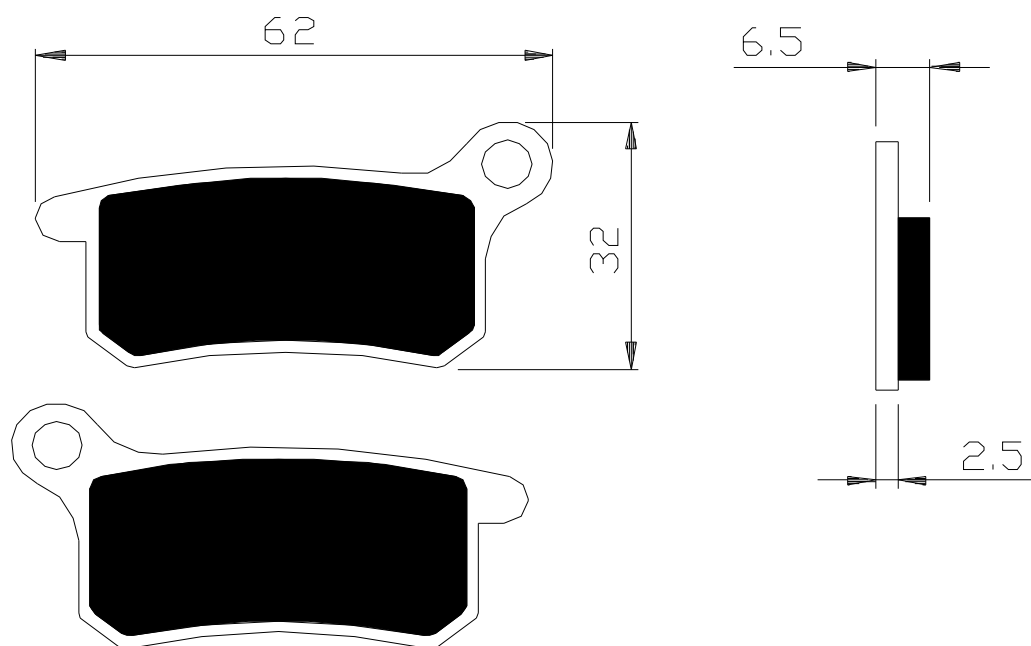

Part No. – PDB KTM 80				
Make	Models	Year	F	R
KTM	SX 65	2002-	*	
	SX 85	2003-	*	*