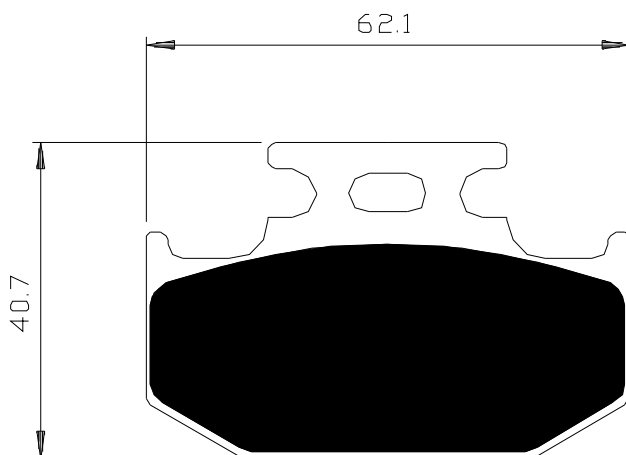

Part No. – PDB 659				
Make	Models	Year	F	R
CANNONDALE	MX 400	2000-		*
KAWASAKI	KDX 125 A1	1990-		*
	KX 125	1989-1994		*
	KX 125 K2/K4	1995		*
	KDX 200 E1	1989		*
	KDX 200 SR	1990-1993		*
	KDX 200 E6,H1/H3	1994-		*
	KDX 220 RA4	1997-		*
	KDX 250 SR	1991-		*
	KLX 250 ES/SR	1993-1997		*
	KLX 250	1995-1997		*
	KX 250	1989-1994		*
	KX 250	1994-1995		*
	KLX 300 R	1997-		*
	KR 500 ES	1993-		*
	KX 500	1989-1994		*
	KX 500	1994-1995		*
	KLX 600 R	1993-		*
	KLX 650 R	1993-		*
	KLX 650 C	1993-1996		*
SUZUKI	RM 125 K/L/M	1989-1990		*
	TS 125 RK	1989		*
	TS 200 R	1990-		*
	Djebel 250	1993-		*
	DR 250 S	1990-		*
	RM 250 K/L/M	1989-1994		*
	RM 250	1991-1992		*
	RM 250 R/S	1993-1995		*
	RMX 250 RP	1989-1995		*

Part No. – PDB 659				
Make	Models	Year	F	R
SUZUKI	RMX 250 T/V	1996-		*
	RMX 250	2000-		*
	DR 350	1990-		*
	DR 350 S/SH/SE	1993-		*
	DR 650 SE	1996-		*
YAMAHA	FZR 50	1992-		*
	YZ 80	1992-1997		*
	YZ 125	1990-1997		*
	WR 125	1991-		*
	DT 200 WR	1991-		*
	WR 200 B	1991-		*
	Serow XT 225 W	1993-		*
	TT 250 R	1993-1999		*
	TY 250 Z Scottish	1996-		*
	WR 250 ZD/ZE/ZF	1991-1994		*
	YZ 250 A/B	1990-1992		*
	YZ 250 WRA/WRB	1990-1994		*
	WR 400	1998		*
	YZ 400 F	1998		*
	WR 500 B	1991-		*
	TT 600 R/Sport Kit	1994-1997		*
	TT 600 R (Italy)	1995-		*