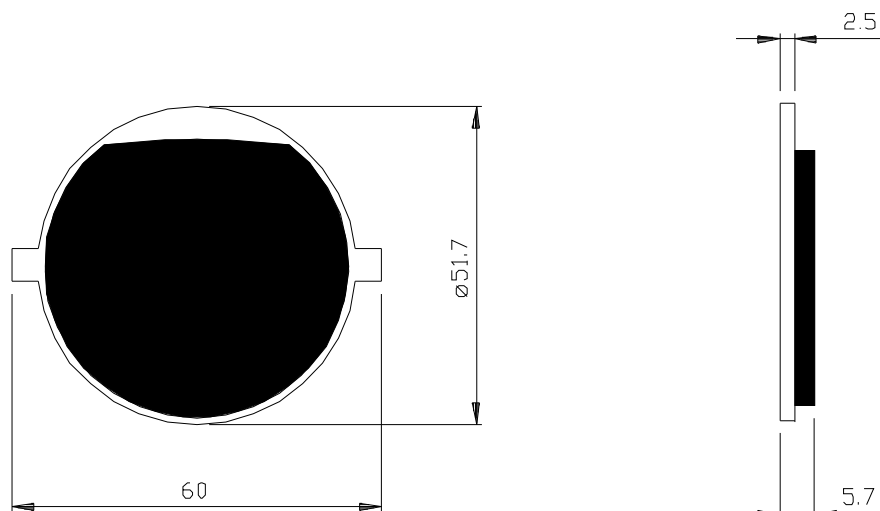

Part No. – JAWA 350				
Make	Models	Year	F	R
JAWA	350	1993-1995	*