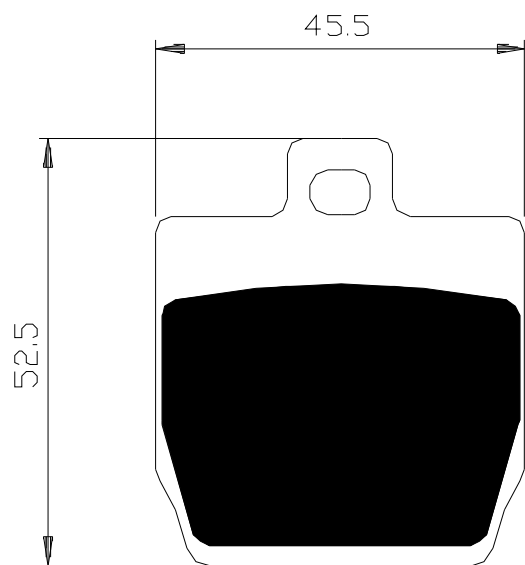

Part No. – PDB 2062				
Make	Models	Year	F	R
MBK	Nitro 50	1997-		*
YAMAHA	50 Aerox LC	1997-		*
	YQ 50 Aerox/Aerox R	1998-		*