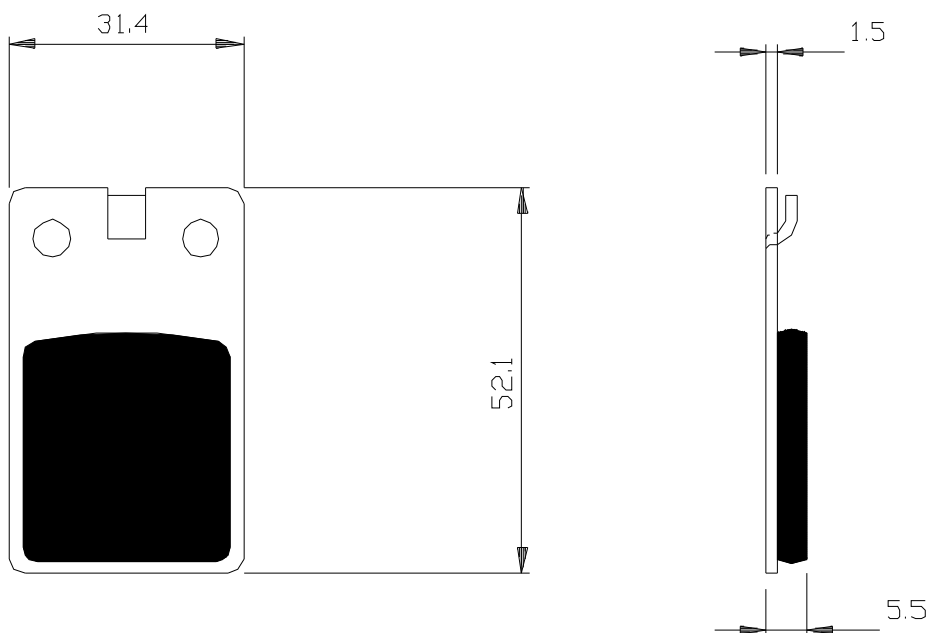

Part No. – PDB 436				
Make	Models	Year	F	R
BENELLI	Devil 50	1992-		*
	Master 4 50	1995-	*	
	Spring 50	1992-		*
	Devil 80	1995-		*
BETA	Alp 50	1991-	*	
	Four 50 S	1987-	*	
	Four 50 AE	1987-	*	
	Four Twin 50	1988-	*	
	TR 32 125	1986	*	
	TR 33 125	1987	*	
	TR 34 125	1988	*	
	ALP 240	1991-1995	*	
	TR 33 240	1986-1988	*	
	TR 33 Trekking 240	1988-	*	
	TR 34 250	1988-	*	
	TR 34 250 (Spain)	1989-	*	*
	TR 34 250 Professional	1989-	*	
	ALP 260	1990-	*	
TR 34 260	1987-1988	*		
TR 35 260	1989-1991	*		
CIMATTI	Gringo 50	1985-	*	
FANTIC	Oasis Kick 50.1	1986-	*	
	Trial 50.1 (Fm.268)	1986-	*	
	Trial 50.1 H 20	1987-	*	
	Trial 125.1 Progress 2	1986-	*	
	Trial 125.1 Progress 1	1986-1986	*	
	Trial 125.3 Professional (fm 361)	1987-	*	*
	Trial 200 Progres 1	1986-	*	

Part No. – PDB 436				
Make	Models	Year	F	R
FANTIC	Trial 201 Progres 2	1986-	*	
	Trial 240 (Fm.363)	1987-	*	*
	Trial 241 Professional	1986-	*	
	Trial 301 Progress 1 (Fm. 266)	1985-	*	
	Trial 301 Progress 2	1986-	*	
	Trial 303 (Fm. 364)	1987-1984	*	*
GARELLI	Tiger 50 XLE	1986-		*
GASGAS	Halley 325 PCX	1987-	*	*
GILERA	503 50 CC	1991-	*	*
	Bullit 50	1990-	*	
MALAGUTI	Mopeds 50 all models	-1983	*	
	CR1 50 Crosser	1995	*	
	Dune 50 Enduro	1987-	*	*
	Evolution 50	1991-	*	
	F 12 50 Phantom	1995-1997	*	
	F 15 50 Firefox	1996-1997	*	
	Fifty 50 Full all models	1983-	*	
	Fifty 50 Top	1985-	*	
	MR4 50 Enduro	1987-	*	*
	RCX-W 50 Enduro	1983-	*	
	RGT 50 Strada	1983-	*	
	RGT 50 Sport	1985-	*	
	RST 50 Sport	1987-	*	*
	Sahib 50 Enduro	1983-	*	
MONTESA	MKS 50	1987-	*	
	Cota 304	1987-	*