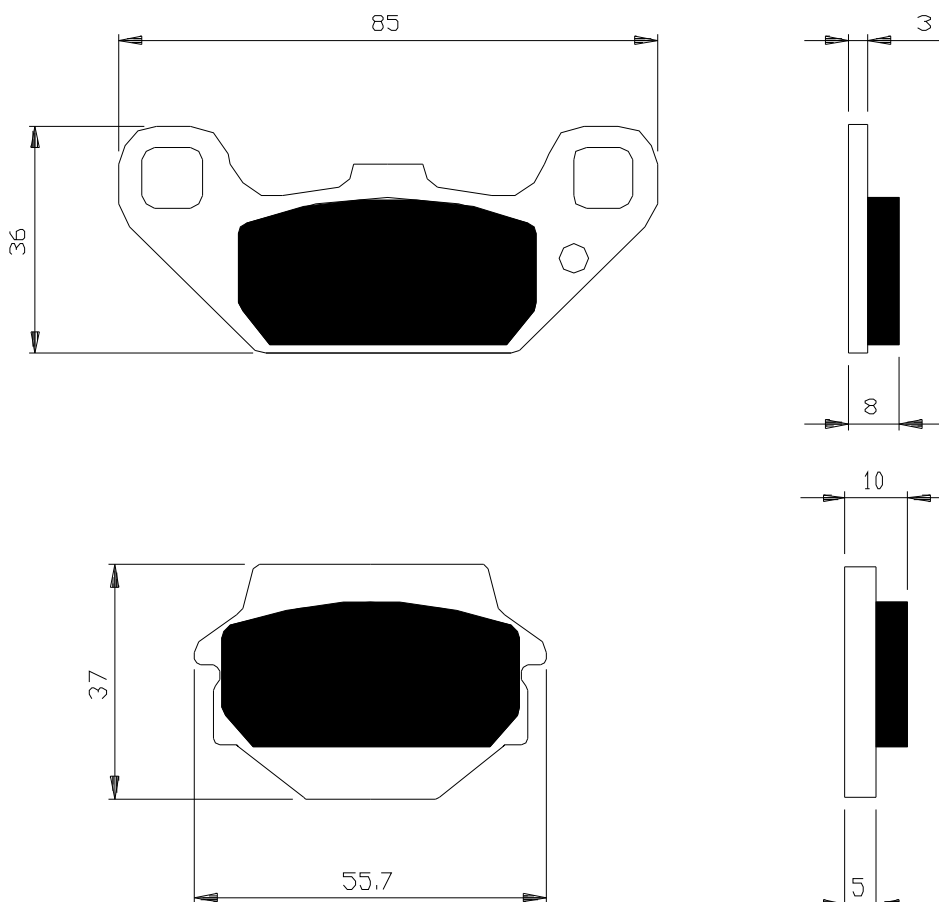

Part No. – PDB 2013				
Make	Models	Year	F	R
KAWASAKI	KSF 250 A Series Mojave	1987-1993	*	
	KSF 250 A8/A9	1994-1995	*	
	KXF Tecate A1/A2	1987-1988	*	
	KXF Tecate A1/A2	1989-	*	
SUZUKI	LT 230 E/H/J/K/M/N/P	1987-1993	*	
	LT 230 S Sport	1985-1988	*	
	LT R Racer F/G/H	1985-1987	*	
	LT R Racer J/K/L/M/N/P/R/S/T/V	1988-1992	*	
	LT S Sport	1989-	*	
	LT R Racer H/J/K	1987-1989	*	
	LT Quadracer RL	1988-	*