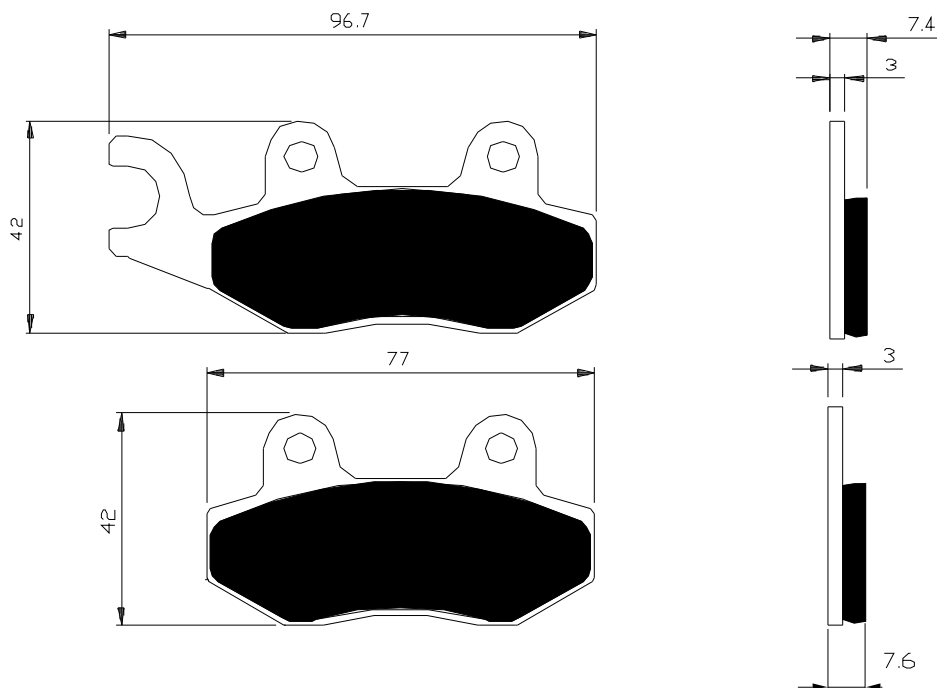

Part No. – PDB 497				
Make	Models	Year	F	R
ATK	all models	1994-1995	*	*
CAGIVA	WR 125	1993-	*	
	Canyon 500	1995-	*	
HUSQVARNA	125 all models 1992	1992	*	
	125 all models 1993	1993	*	
	250 all models 1992	1992	*	
	250 all models 1993	1993	*	
	TC 610 Cross	1991-	*	
	TE 610	1991-1997	*	
HYOSUNG	Aquila 125	2000-	*	
KAWASAKI	KX 125	1989-1994	*	
	KDX 200 SR	1990-1993	*	
	KDX 250 SR-D	1991-	*	
	KLX 250	1993-	*	
	KX 250	1989-1994	*	
	KLF 300 Bayou C1/C12 (left)	1989-1990	*	
	KLF 400 Bayou 4x4 B1/B7 (Pinza SX)	1993-1999	*	
	KLF 400 B (left)	1993-	*	
	KR 500 ES	1993-	*	
	KX 500	1989-1994	*	
SUZUKI	RM 125 H	1987	*	
	RM 125 J	1988	*	
	RM 125 K/L/M	1989-1990	*	
	RM 125	1991-1995	*	
	TS 125 R	1990-	*	
	TS 200 R	1990-	*	

Part No. – PDB 497				
Make	Models	Year	F	R
SUZUKI	Djebel 250	1993-	*	
	DR 250 S	1990-	*	
	RM 250 H	1987-1988	*	
	RM 250 K/L/M	1989-1994	*	
	RM 250	1991-1992	*	
	RM 250 R/S	1993-1995	*	
	RMX 250 RP	1989-1995	*	
	DR 350	1990-	*	
	DR 350 S/ES/SE	1990-	*	
	LT-A 500 F Quadmaster (left)	2000-	*	
	LT-F 500 F Quadrunner (left)	1998-2000	*	
	RM 500	1987-	*	
TRIUMPH	Trident 750 (left)	1992-	*	
	Bonneville 800	2001-		*
	Daytona Sprint 900 (left)	1993	*	
	Tiger 900 (left)	1993-1998	*	
	Trident 900 Sprinter (left)	1993-	*	
	Trophy 900 (left)	1993-1995	*	
	Sprint ST/RS 955	1999-		*
	Trophy 1200 (left)	1993-1995	*	
YAMAHA	FZR 50	1992-	*	
	YZ 80	1992-1997	*	
	WR 125	1991-	*	
	YZ 125	1989	*	
	YZ 125 all models	1990-1997	*	
	DT 200 WR	1991-	*	
	WR 200 B	1991-	*	
	TT 250 R	1993-1999	*	
	TT-R 250	2000-	*