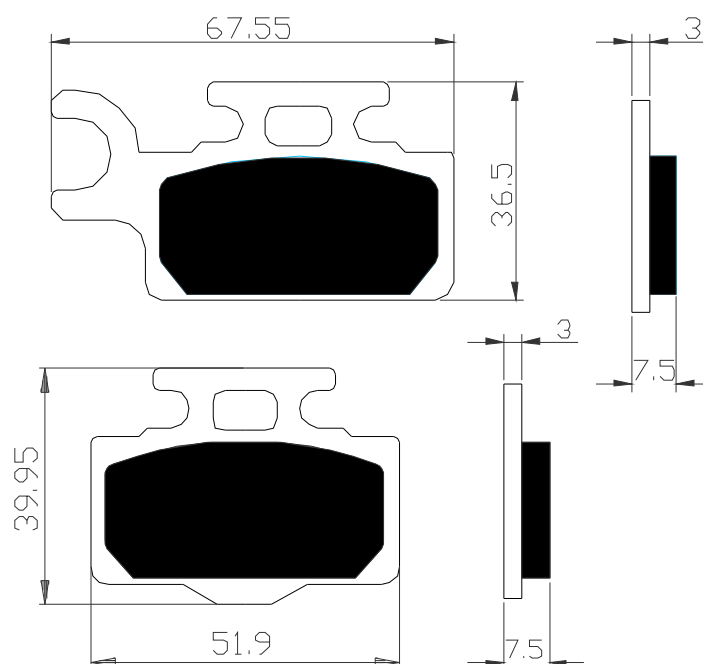

Part No. – PDB 3126				
Make	Models	Year	F	R
KAWASAKI	KX 65 A1, A2, A3, A4	00-	*	
SUZUKI	RM 65	03-	*