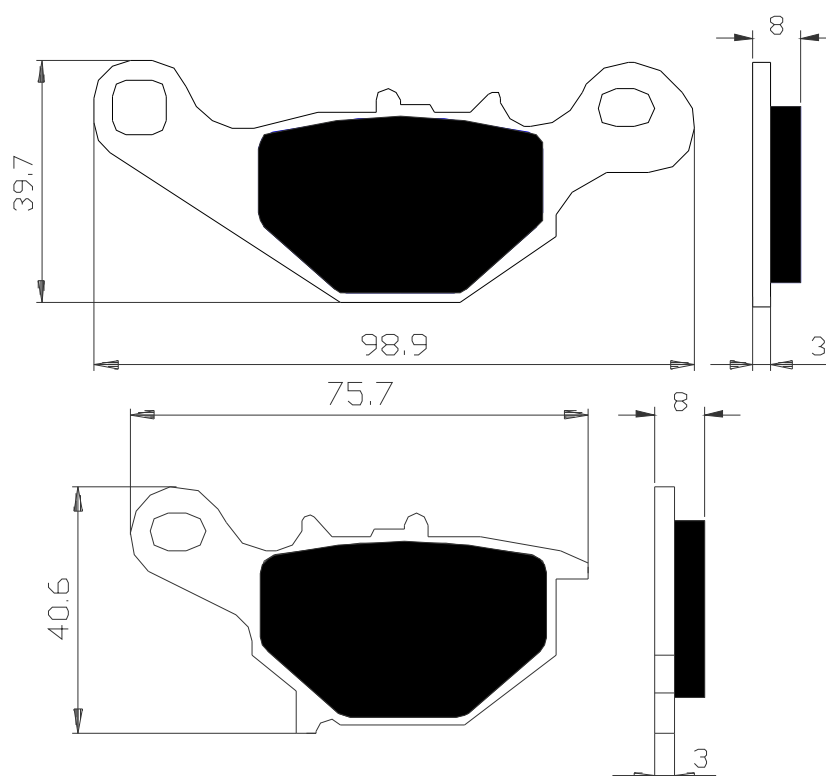

Part No. – PDB 3124				
Make	Models	Year	F	R
KAWASAKI	UG 110 W, SW, Y, SY, SK1	98-02	*	
	DR-Z 125 LK3	2003-	*	
	KLX 125 L	2003-	*	
	SG 150 A1 EPSILON 150	2002-	*	
SUZUKI	AN 50	95-	*	
	AZ 50 RY,RK2 (ZZ INCH UP SPORT)	00-02	*	
	TR 50 STREET MAGIC	98-00	*	
	RM 65	2004-	*	
	RM 80 T	96-01	*	
	RM 85 K2, K3, LK3	2002-	*	
	UG 110 W, SW, Y, SY, SK1			
	HOKUTO Address	98-02	*	
	AN 125 R (CF42A, G970)	94-010	*	
	DR-Z 125 LK3	2003-	*	
	UC 125 EPICURO	99-02	*	
	UC 125 VECSTAR	94-	*	
	AN 150	98-	*	
	UC 150 EPICURO	99-	*	
	UC 250 VECSTAR	94-	*