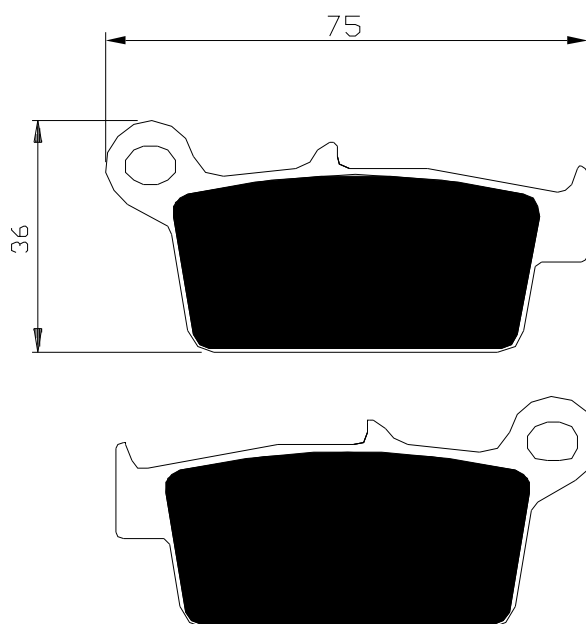

Part No. – PDB 539				
Make	Models	Year	F	R
GASGAS	EC 125	2001-		*
	EC 200	2001-		*
	EC 250	2001		*
	EC 300	2001-		*
	EC 400	2001-		*
HONDA	CRM 50	1993-		*
	Lead 50	1994-	*	
	NSR 50/75/80 R	1987		*
	NS-1 (50 cc)	1993-		*
	SRX 50	1997-	*	
	NS-1 75	1992		*
	CRM 75	1990-		*
	CRM 75 R	1990-		*
	Yuppy 75	1991-	*	
	CR 80 R	1992-		*
	CRM 80	1993-		*
	NSR 80 R	1987-1992		*
	NSR 80 R	1993-		*
	NH 90 Yuppy	1991-	*	
	SRX 90 Shadow	1997-	*	
	CR 125 RH/J/K/L	1987-1994		*
	CR 125 RW/RX/R1	1996-		*
	CRE 125 all models		*	
	CRM 125	1990-		*
	XLR 125	1993-		*
XLR 200 R	1993-		*	
CR 250 R	1987-1994		*	
CR 250 R	1996-		*	
CRE 250 all models		*		
CRM 250 R	1989-1990		*	

Part No. – PDB 539				
Make	Models	Year	F	R
HONDA	CRM 250 R	1991-		*
	Rally 250			*
	XL 250	1990		*
	XLR 250 R	1991-		*
	XLR 250 R Baja	1991-		*
	XR 250 L	1991-		*
	XR 250 R	1988-1993		*
	XR 250 R	1994-		*
	CRE 260	1990-		*
	XR 400	1996-		*
	XR 400 Supermotard	2000-		*
	XR 440 R (Dall'ara)	1999-		*
	CR 500 R	1987-1993		*
	CR 500 R	1996-		*
	Rally 500			*
XR 600 R	1991-		*	
XR 600 L-R	1993-		*	
XR 650	1993-		*	
KAWASAKI	KX 125	1996-		*
	KDX 200	1995-		*
	KDX 250 K2/K4	1995-		*
	KX 250	1996-		*
	KLX 300	2000-		*
	KX 500 E8/E9	1996-		*
KYMCO	Super 9 50	1999-2000	*	
PEUGEOT	SV 50/GEO	1993-	*	
	SV 50 S Sport	1993-	*	
	SV 50 L/T	1993-	*