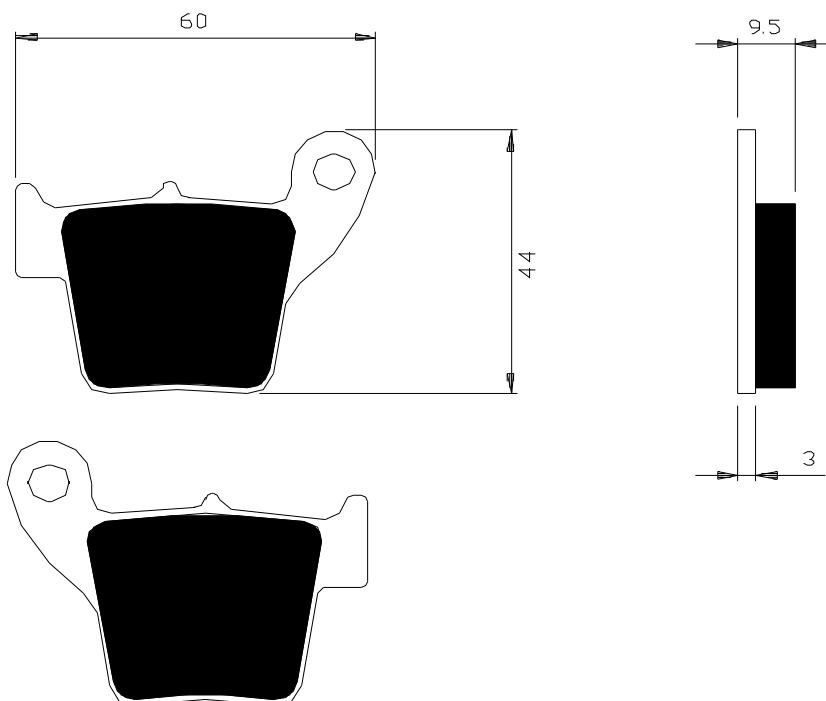

Part No. – PDB 2139				
Make	Models	Year	F	R
HONDA	CR 125	2002-		*
	CRE 125	2002-		*
	CR 250	2002-		*
	CRE 250	2002-		*
	CRF 450	2002-		*