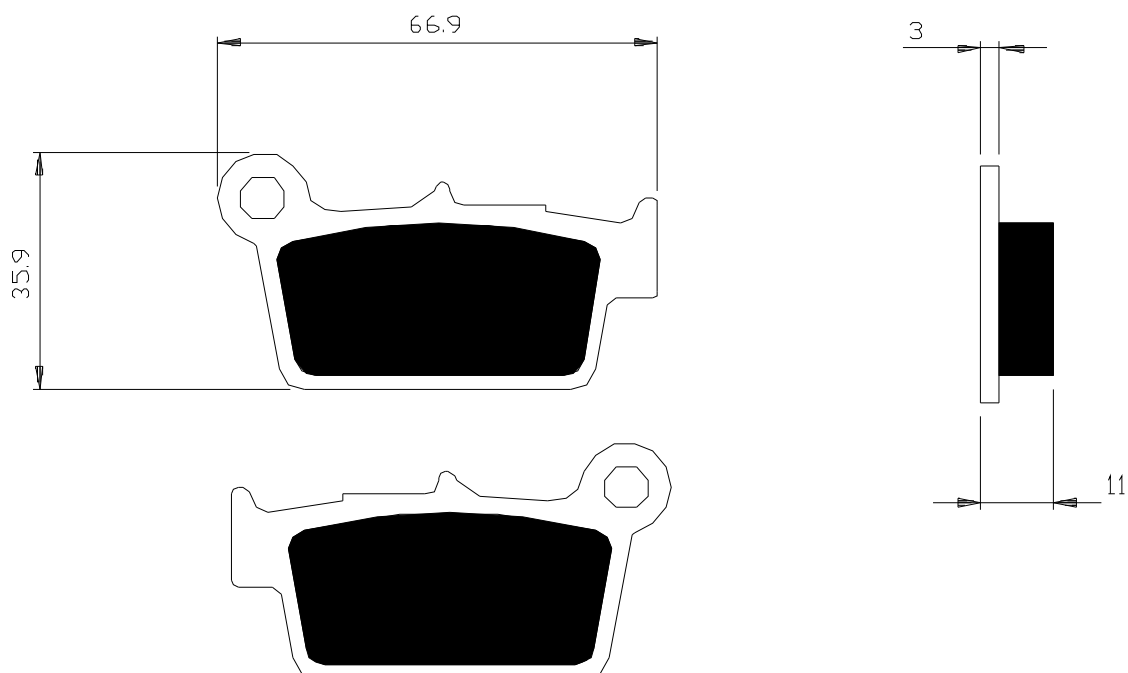

Part No. – PDB YZ - 125 - 03				
Make	Models	Year	F	R
YAMAHA	YZ, YZF all m	2003-		*