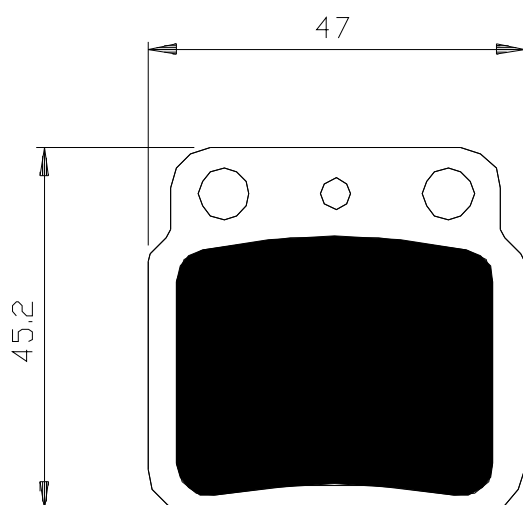

Part No. – PDB 2016				
Make	Models	Year	F	R
SUZUKI	LT R Racer J/K/L/M/N/P/R/S/T/V	1988-1992		*
	LT R Racer H/J/K	1987-1989		*
	LT Quadracer RL	1988-		*
	LT 250 R	1987-1992		*
	LT 500 R	1987-1990		*