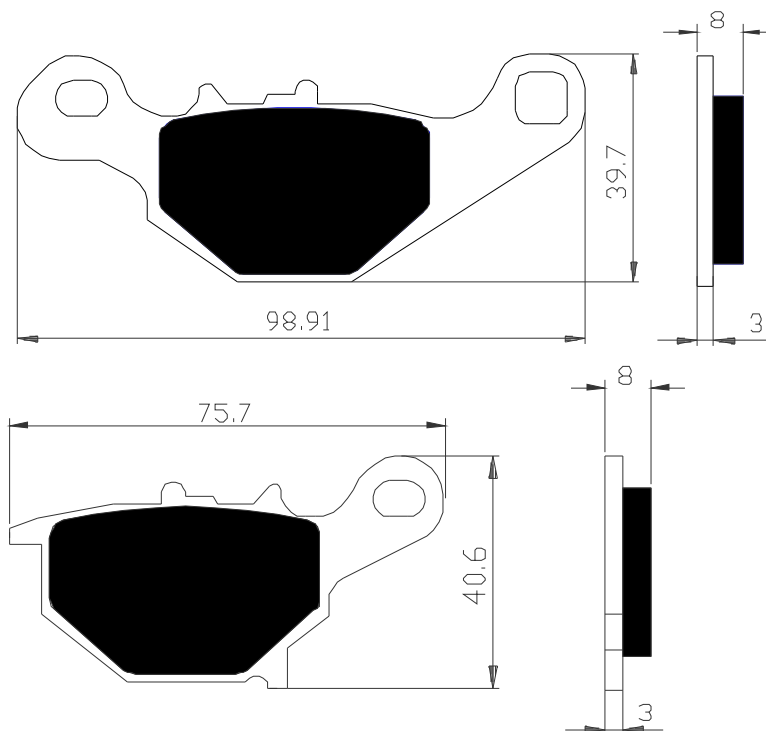

Part No. – PDB 401				
Make	Models	Year	F	R
SUZUKI	RM 85	96-01	*