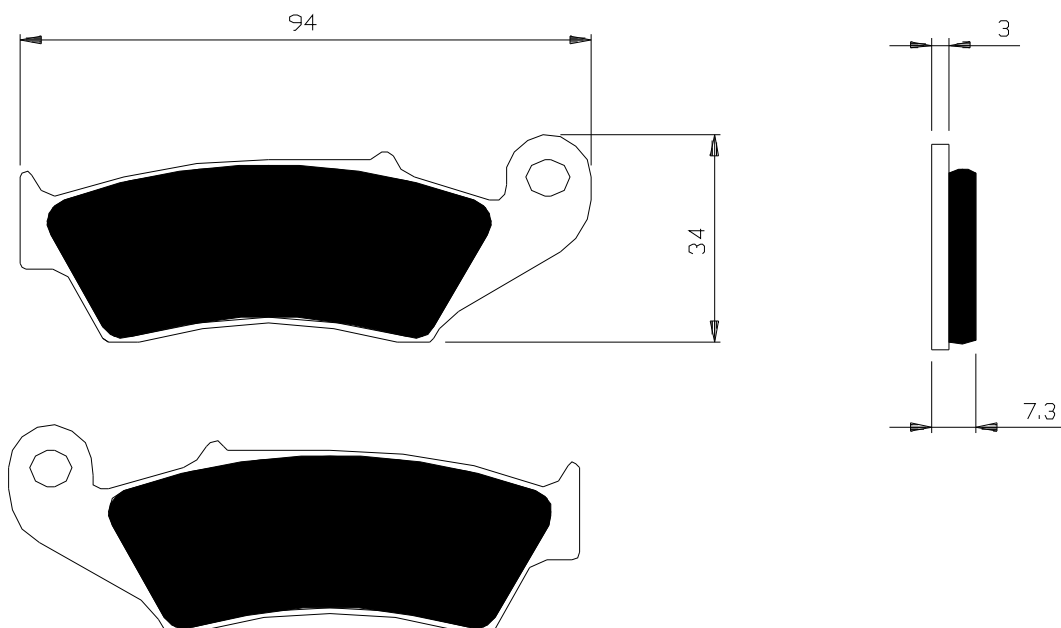

Part No. – PDB 892				
Make	Models	Year	F	R
CANNONDALE	MX 400	2001-	*	
GASGAS	EC 125	2001-	*	
	EC 200	2001-	*	
	EC 250	2001-	*	
	EC 300	2001-	*	
	EC 400	2001-	*	
HONDA	CR 125 RW/RX/R/Y/R1	1996-	*	
	CR 125	2002-	*	
	CRE 125	2002-	*	
	XLR 125	1993-	*	
	NX 150 (Brasil)		*	
	NX 200 (Brasil)		*	
	XLR 200 R	1993-	*	
	XR 200 (Brazil)		*	
	SL 230 Free Landsport	1997	*	
	CR 250 R	1996-	*	
	CR 250	2002-	*	
	CRE 250	2002-	*	
	CRM 250 R	1991-	*	
	NX 250 Dominator	1993-	*	
	XL 250 Degree	1991-	*	
	XLR 250 R	1991-	*	
	XLR 250 R Baja	1991-	*	
	XR 250 L	1991-	*	
	XR 250 R	1994-	*	
	NX 350 Sahara (Brasil)		*	
	XR 400	1996-	*	
	XR 400 Supermotard	2000-	*	
	XR 440 R (Dall'ara)	1999-	*	

Part No. – PDB 892				
Make	Models	Year	F	R
HONDA	CRF 450	2002-	*	
	CR 500 R	1996-	*	
	XL 600 V Transalp	1997-	*	
	XR 600 L/R	1993-	*	
	NX 650 Dominator	1995-1997	*	
	XL 650 V Transalp	2000-	*	
	XR 650 L	1996-	*	
	XR 650 R	1999-	*	
	XR/V 750 R Africa Twin	1994-	*	
KAWASAKI	KX 125 K2/K4	1995	*	
	KX 125	1996-	*	
	KDX 200 E6, H1/H3	1994-	*	
	KDX 220 RA4	1997-	*	
	KDX 250 K2/K4	1995-	*	
	KLX 250	1995-1997	*	
	KX 250	1994-1995	*	
	KX 250	1996-	*	
	KLX 300 R	1997-	*	
	KLX 300	2000-	*	
	KX 500	1994-1995	*	
	KX 500 E8/E9	1996-	*	
	KLX 600 R	1993-	*	
	KLX 650 R	1993-	*	
SUZUKI	RM 125 T/U/V	1996-1998	*	
	RM 125 X/Y/K1	1999-	*	
	DR 250	1995-	*	
	RM 250 T/V	1996-	*	
	RMX 250 T/V	1996-	*	
	RMX 250	2000-	*