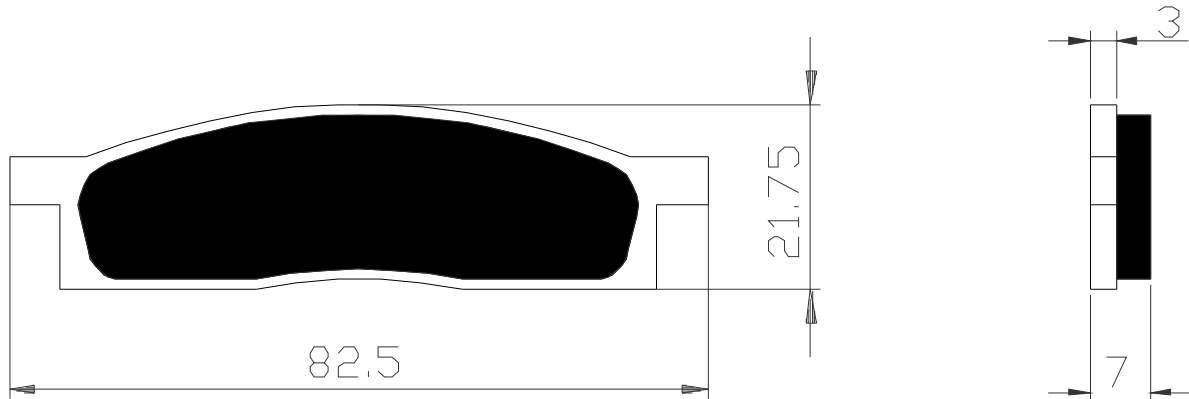

Part No. – PDB 3113				
Make	Models	Year	F	R
YAMAHA	DT 50 LCD	-	*	
	YZ 80 A, B, D,	90-92	*	
	YZ 80 E, F, G, H1, J1	93-01	*	
	YZ 80 S, T, U, W,	86-01	*	
	YZ 85 P, R	02-	*	
	TT-R 125 LW	00-	*