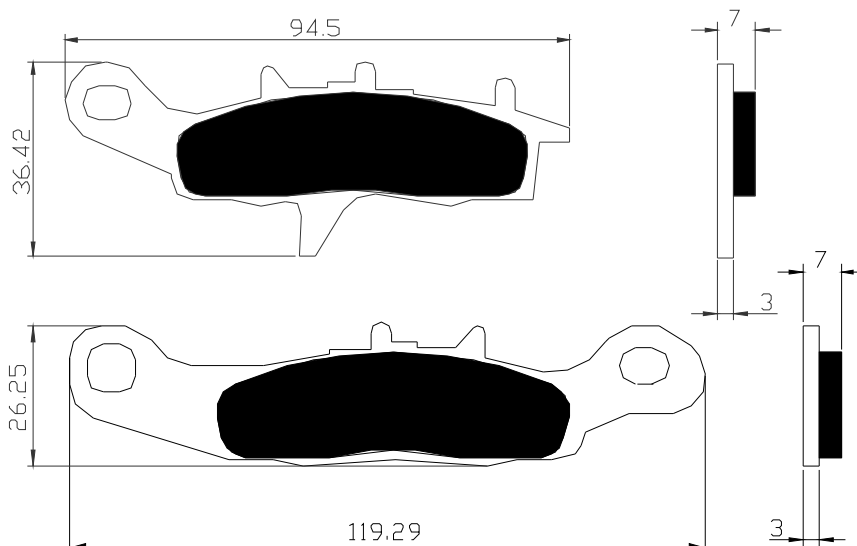

Part No. – PDB 3125					
Make	Models	Year	F	R	
KAWASAKI	KX 80 II	2001-	*		
	KX 80 R7,T7,W1,Y1,W2,Y2	97-00	*		
	KX 80	2001-	*		
	KX 85 II	2001-	*		
	KX 85	2001	*		
	KX 100 B7	97-00	*		
	KX 100	2001-	*		
	KL 250 Super Sherpa	00-	*		
SUZUKI	RM 100 K3	2003-	*