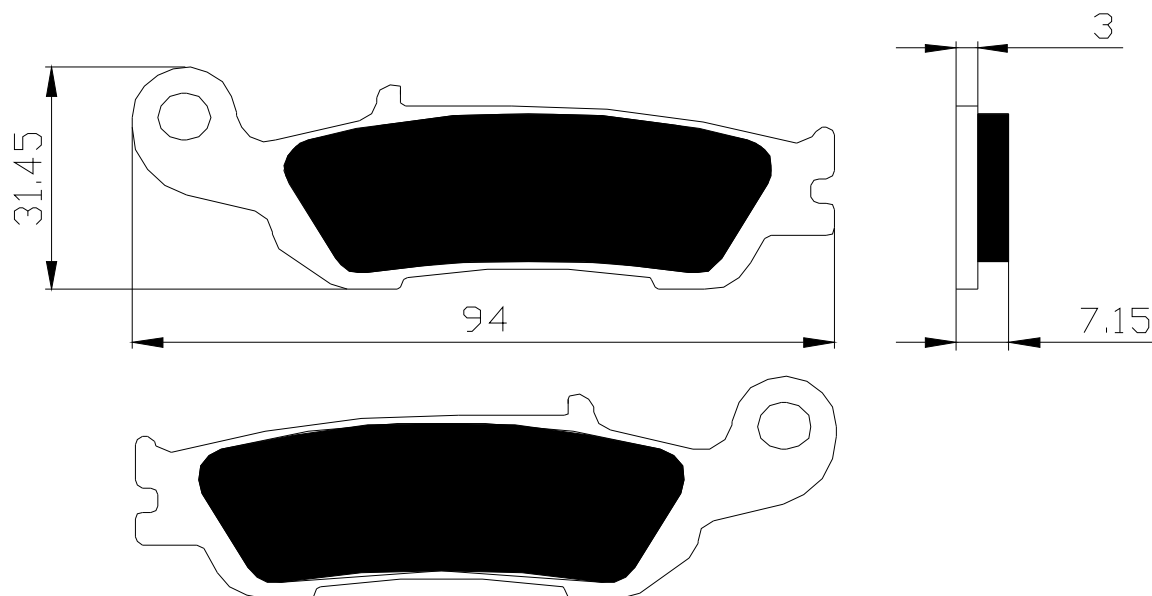

Part No. - PDB 402				
Make	Models	Year	F	R
YAMAHA	250 F	2007	*