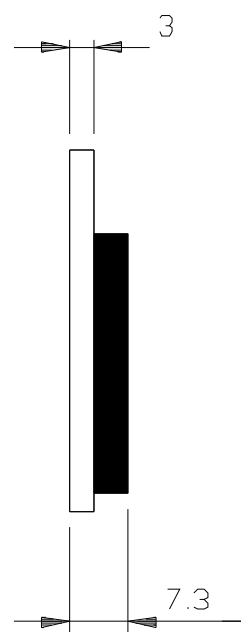

Part No. – PDB 2016				
Make	Models	Year	F	R
SUZUKI	LT R Racer J/K/L/M/N/P/R/S/T/V	1988-1992		*
	LT R Racer H/J/K	1987-1989		*
	LT Quadracer RL	1988-		*
	LT 250 R	1987-1992		*
	LT 500 R	1987-1990		*