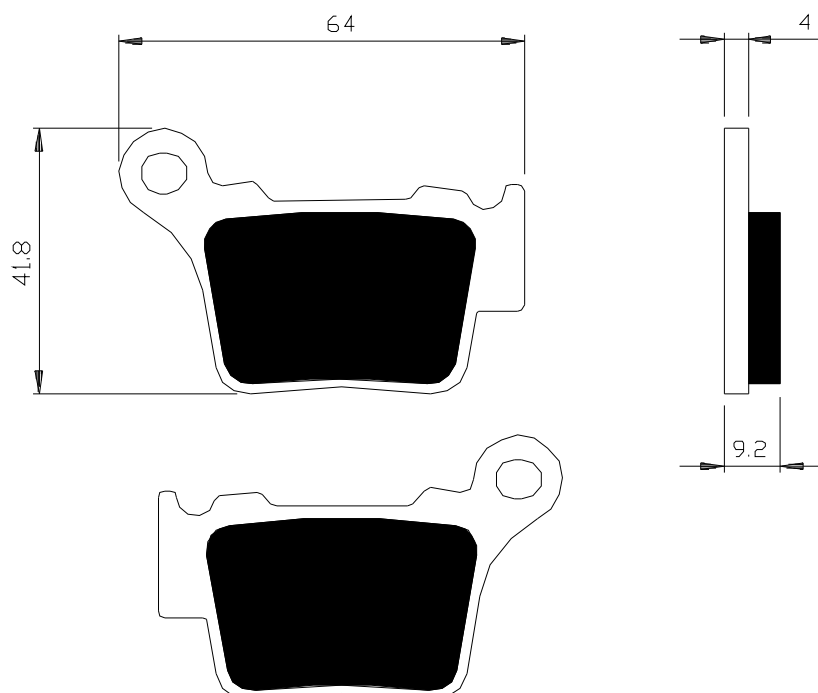

Part No. – PDB KTM 450				
Make	Models	Year	F	R
KTM	SX 200/250/450	2003-		*